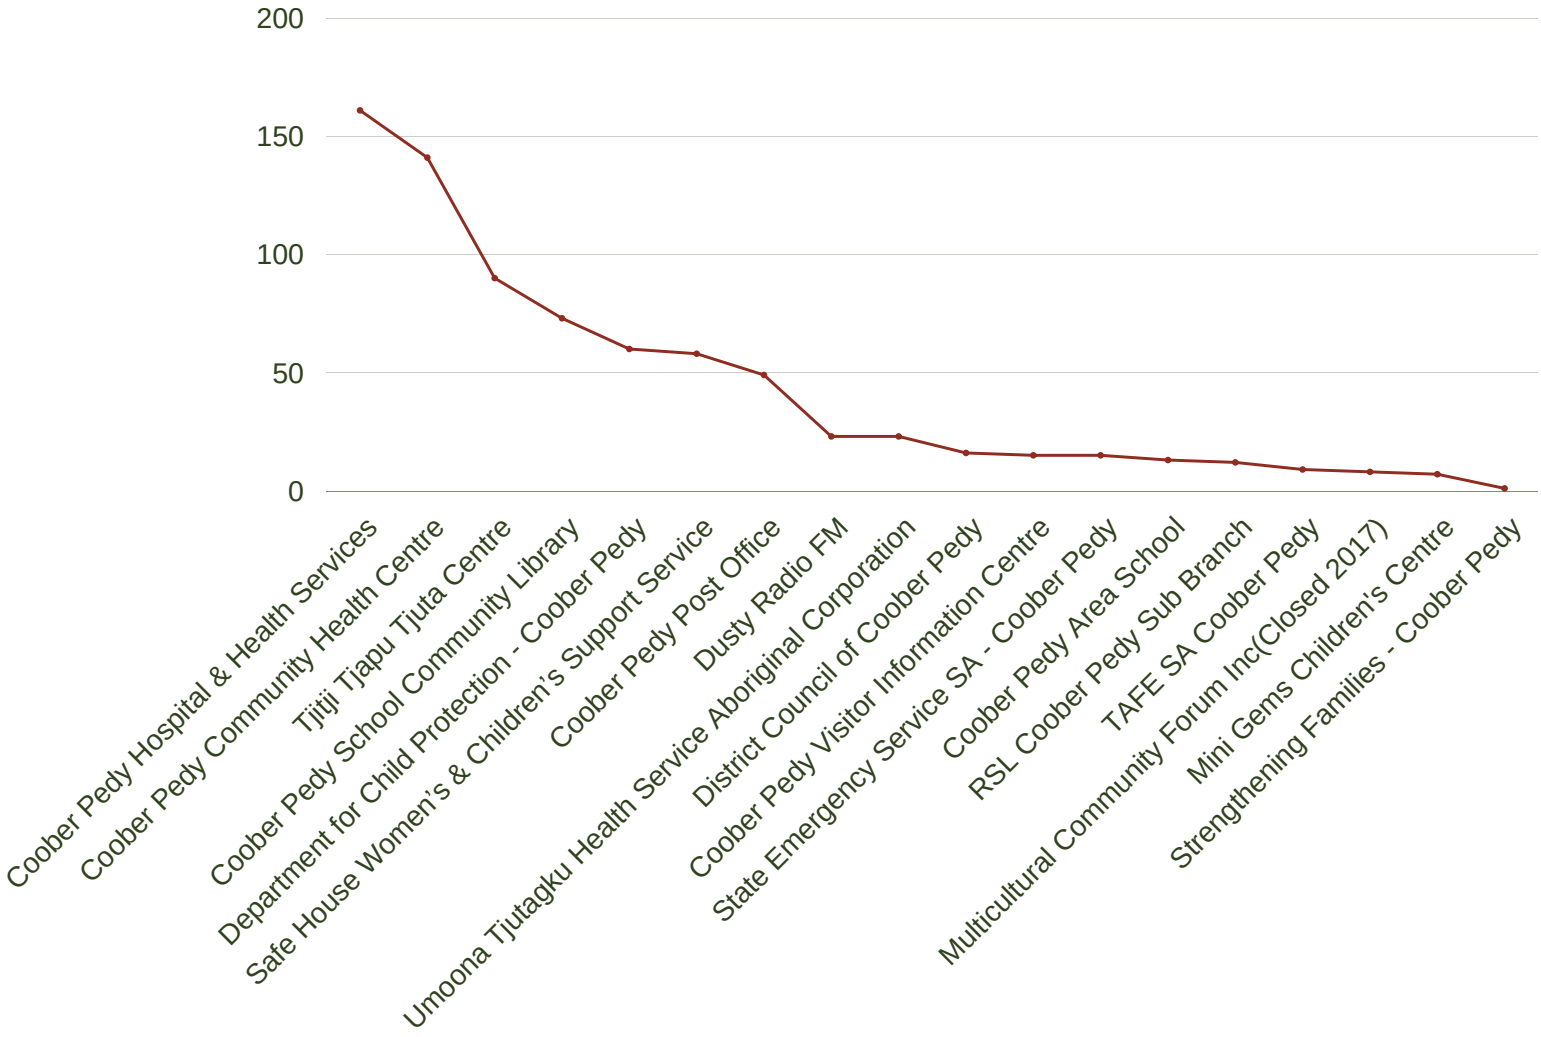

COOBER PEDY SA

WHAT ARE OUR COMMUNITY NEEDS?

774 SESSIONS 1 JULY 2019 - 30 JUNE 2020

TOP 25 LANDING PAGES

WHO ARE OUR USERS?