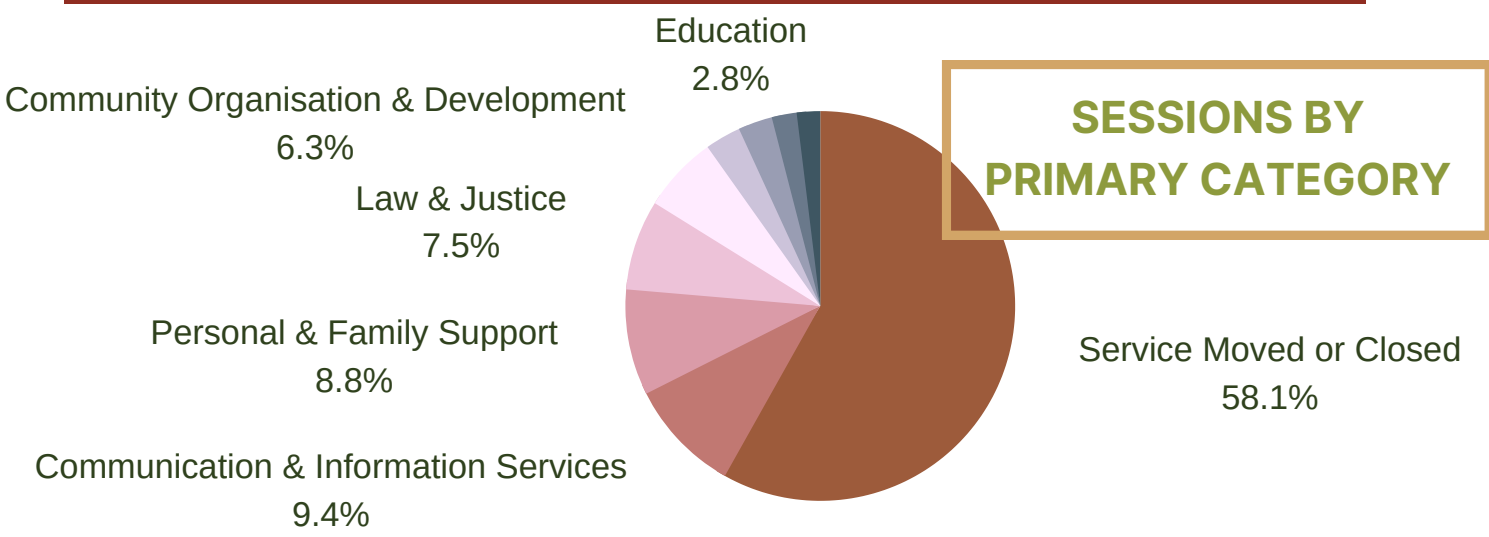

COOBER PEDY SA

WHAT ARE OUR COMMUNITY NEEDS?

774 SESSIONS 1 JULY 2019 - 30 JUNE 2020

TOP 25 LANDING PAGES

WHO ARE OUR USERS?